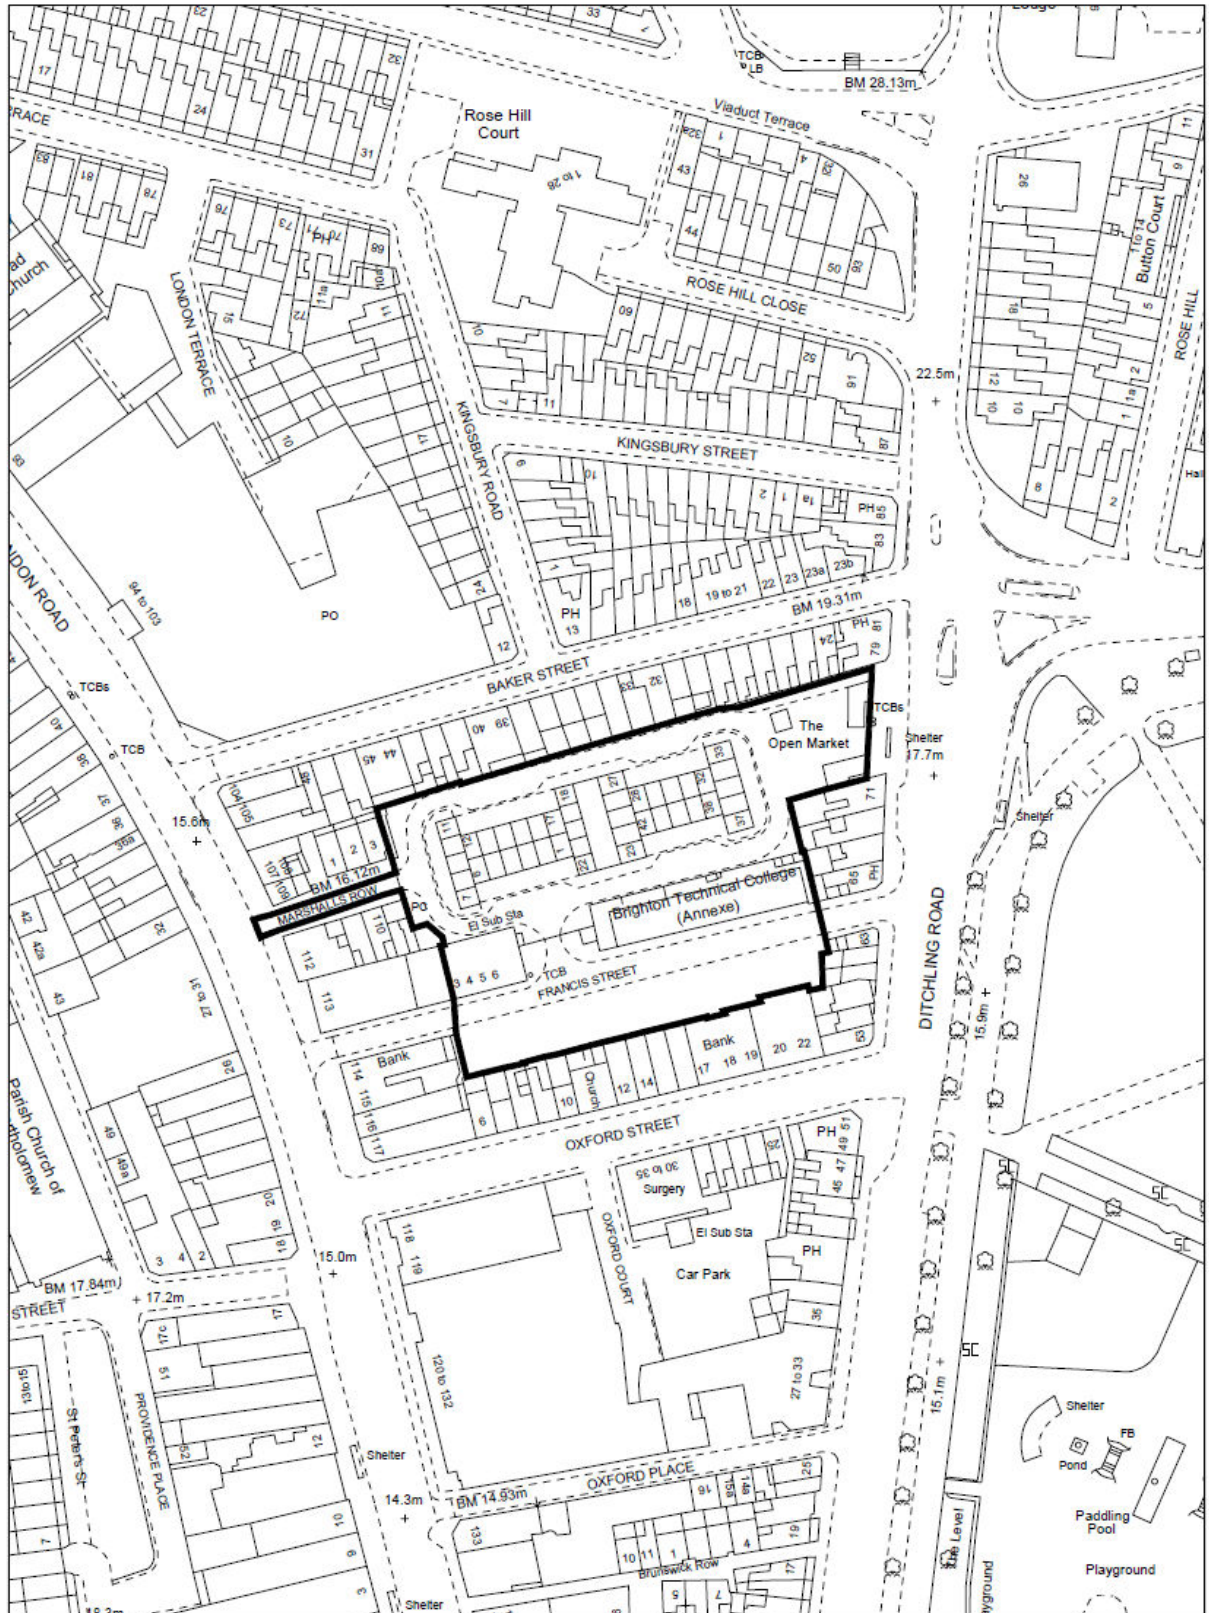

# Open Market Proposed Development Site

Reproduced from the Ordnance Survey mapping with the permission of the Controller of H.M. Stationery Office. © Crown copyright. Unauthorised reproduction infringes Crown copyright and may lead to prosecution or Civil Proceedings.  
Brighton & Hove City Council. Licence : 100020999, 2007.

**Brighton & Hove  
City Council**

**Scale 1:1500**

Open Market Proposed Development Site